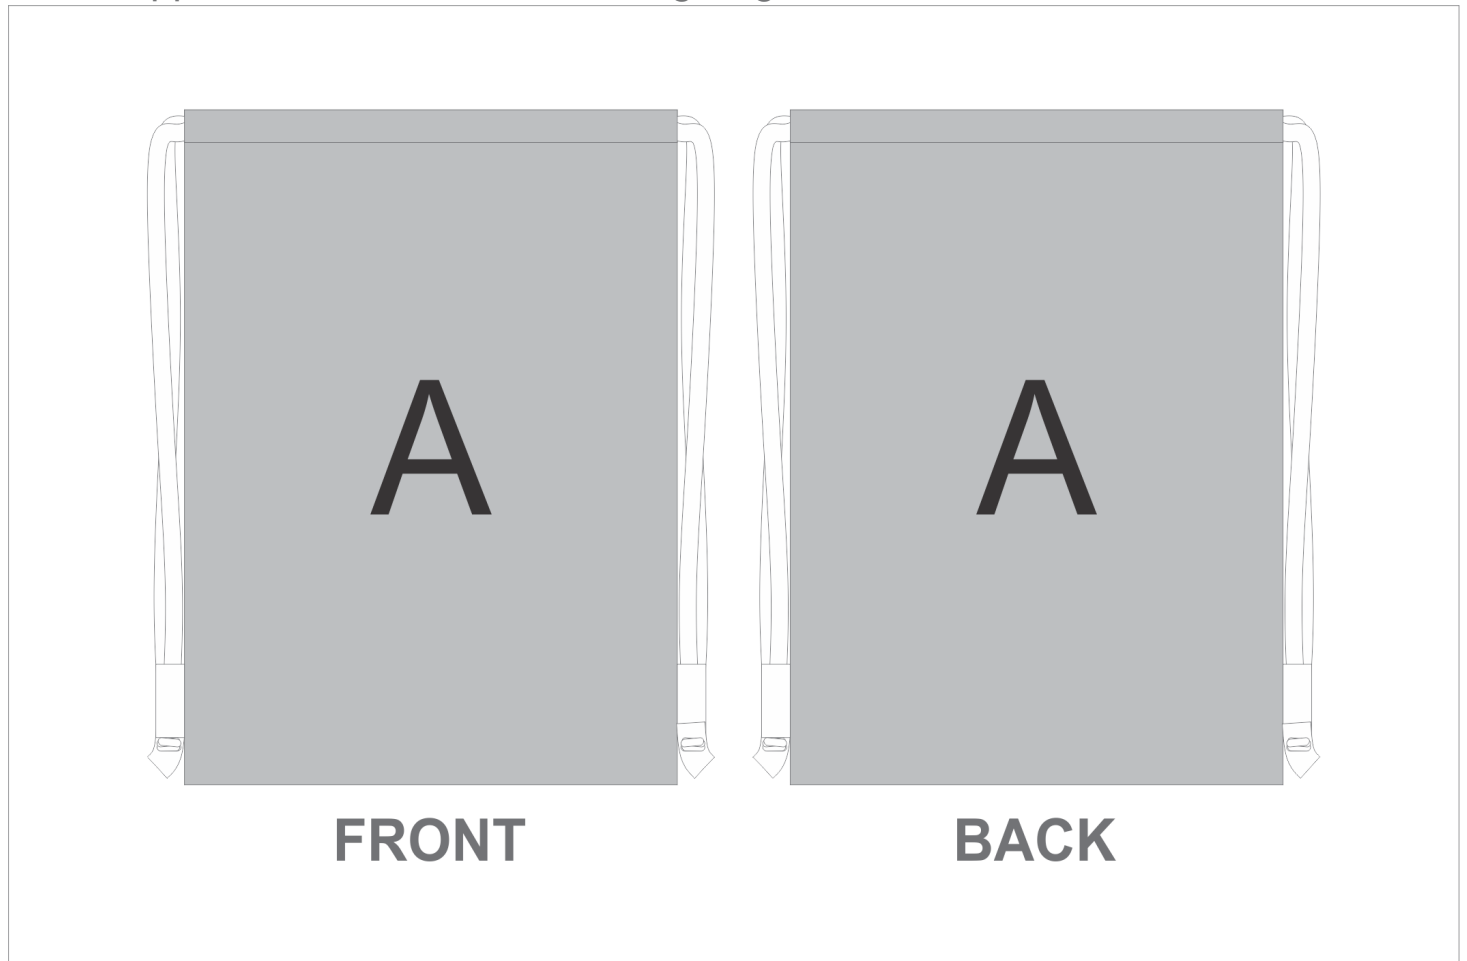

SG-HP-111-G

PPS Hoppla Bellville RPET Drawstring Bag

Need to know:

Includes 1-Position Sublimation (setup fees apply)

- Please Note: We cannot guarantee 100% logo Alignment on all Brandable Panels.

Branding Options:

Position	Branding Method (Branding Code)	No. of Colours	Dimension
A	Custom Sublimation A (CPSUB-A)	Full Colour	359mm wide x 899mm high